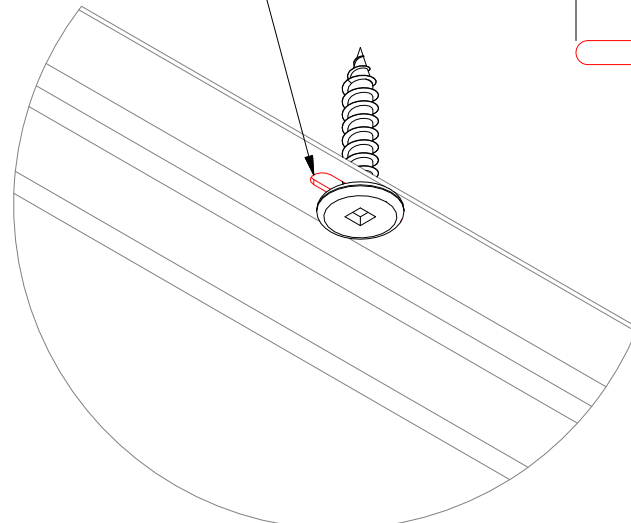

Field Pre-Punched Fasteners Slots
(for longer lengths of panels)

DETAIL A

DETAIL B

Note: * denotes color side.

ATAS INTERNATIONAL, INC
Allentown PA
610-395-8445
Mesa AZ
480-558-7210

TITLE
Metafor Panel Detail

REV. NO.	DATE	DESCRIPTION OF REVISION	BY	APP	DWG. NO.	DR	DATE
						MBP	7/27/2016
						DAS	7/27/16
					MATERIAL	SH. SIZE	SCALE
						B	X:X