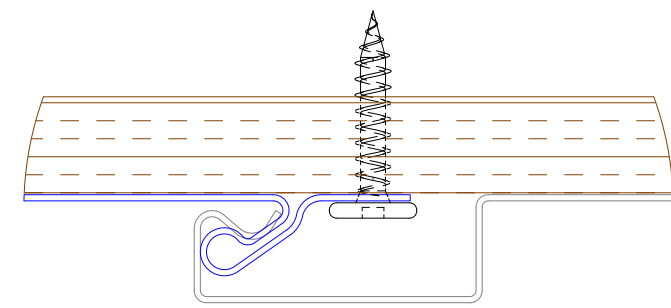

Field Pre-Punched Fasteners Slots
(for longer lengths of panels)

DETAIL A

DETAIL B

Note: * denotes color side.

ATAS INTERNATIONAL, INC
Allentown PA
610-395-8445
Mesa AZ
480-558-7210

TITLE
Metafor Panel Detail

REV. NO.	DATE	DESCRIPTION OF REVISION	BY	APP	DWG. NO.	DR	DATE
						MBP	7/27/2016
						DAS	7/27/16
					MATERIAL	SH. SIZE	SCALE
						B	X:X