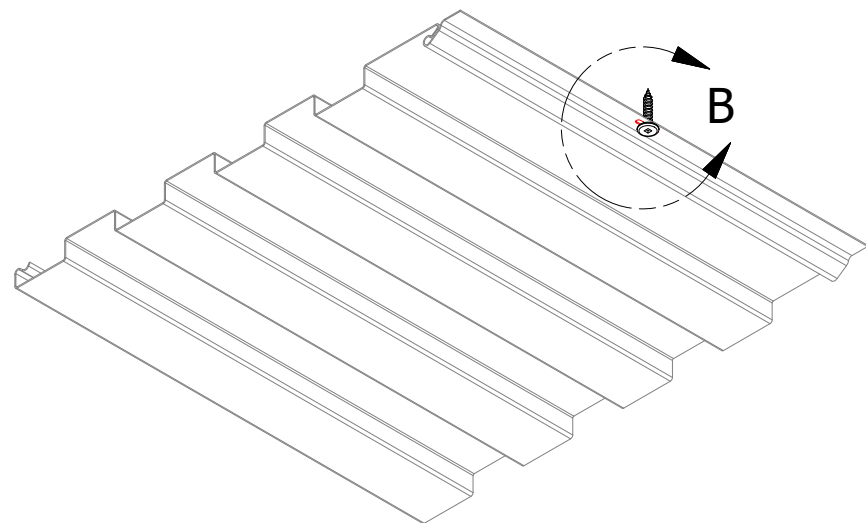

Field Pre-Punched Fasteners Slots
(for longer lengths of panels)

DETAIL A

DETAIL B

Note: * denotes color side.

ATAS INTERNATIONAL, INC
Allentown PA
610-395-8445
Mesa AZ
480-558-7210

TITLE
Metafor Panel Detail

REV. NO.	DATE	DESCRIPTION OF REVISION	BY	APP	DWG. NO.	DR	DATE
						MBP	7/27/2016
						DAS	7/27/16
					MATERIAL	SH. SIZE	SCALE
						B	X:X