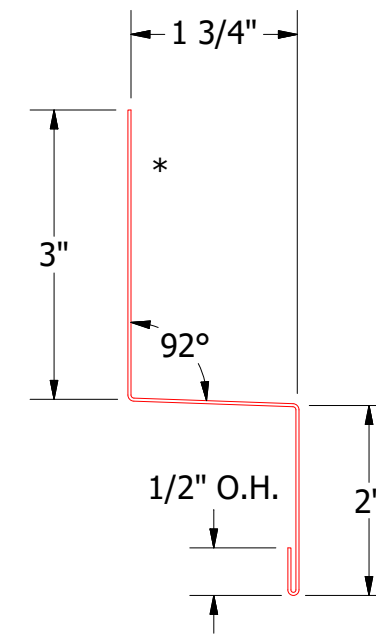

Horizontal Panel

ATAS ATAS INTERNATIONAL, INC
Allentown PA
610-395-8445
Mesa AZ
480-558-7210

TITLE				Grand R Open Head Detail	
DWG. NO.	DR	DMR	DATE	8/12/2016	
	APP		DATE		
MATERIAL			SH. SIZE	B	SCALE
					X:X
REV. NO.	DATE	DESCRIPTION OF REVISION	BY	APP	