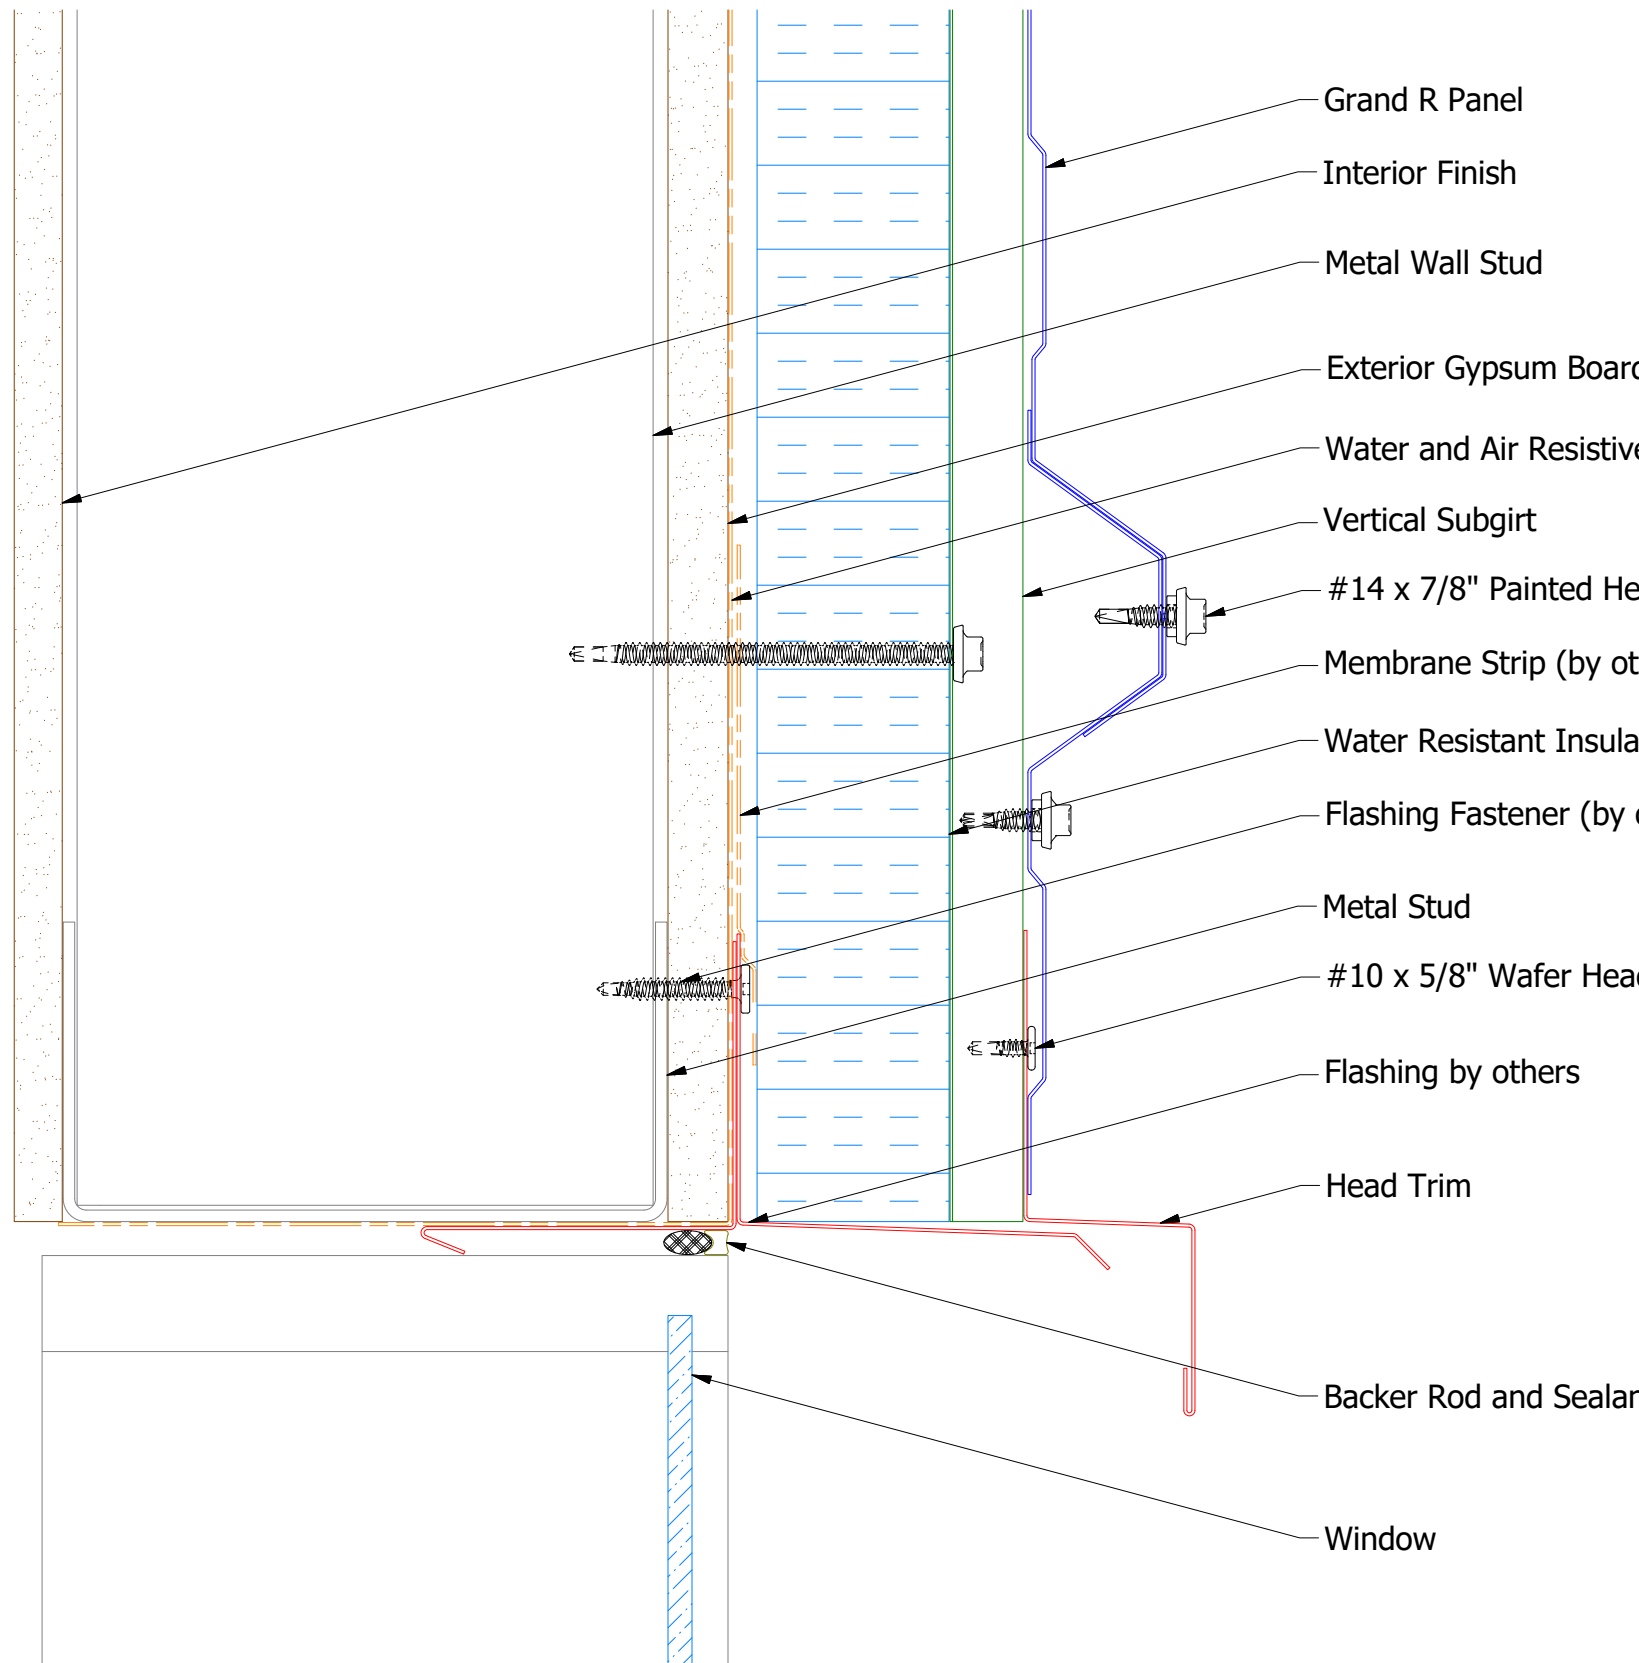

Horizontal Panel

ATAS ATAS INTERNATIONAL, INC
Allentown PA
610-395-8445
Mesa AZ
480-558-7210

TITLE				Grand R Open Head Detail	
DWG. NO.	DR	DMR	DATE	8/12/2016	
	APP		DATE		
MATERIAL			SH. SIZE	B	SCALE
					X:X
REV. NO.	DATE	DESCRIPTION OF REVISION	BY	APP	