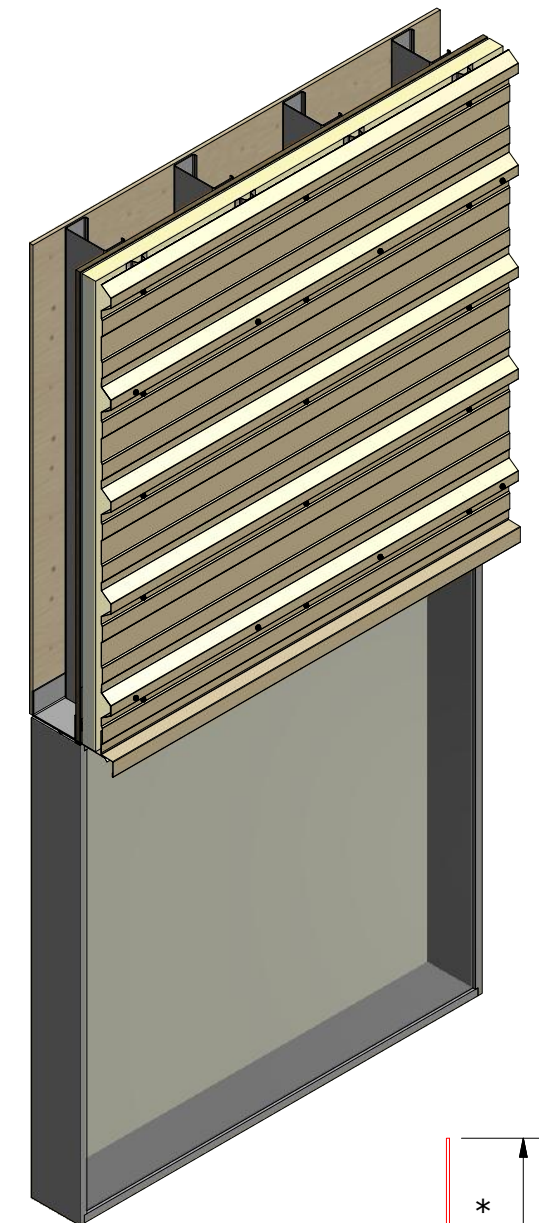

Horizontal Panel

ATAS ATAS INTERNATIONAL, INC
Allentown PA
610-395-8445
Mesa AZ
480-558-7210

TITLE				Grand R Open Head Detail	
DWG. NO.	DR	DMR	DATE	8/12/2016	
	APP		DATE		
MATERIAL			SH. SIZE	B	SCALE
					X:X
REV. NO.	DATE	DESCRIPTION OF REVISION	BY	APP	