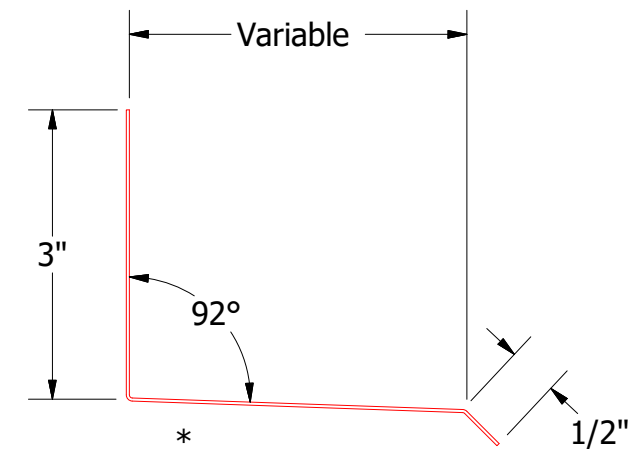

Horizontal Panel

ATAS ATAS INTERNATIONAL, INC
Allentown PA
610-395-8445
Mesa AZ
480-558-7210

TITLE				Grand R Open Head Detail	
DWG. NO.	DR	DMR	DATE	8/12/2016	
	APP		DATE		
MATERIAL			SH. SIZE	B	SCALE
					X:X
REV. NO.	DATE	DESCRIPTION OF REVISION	BY	APP	