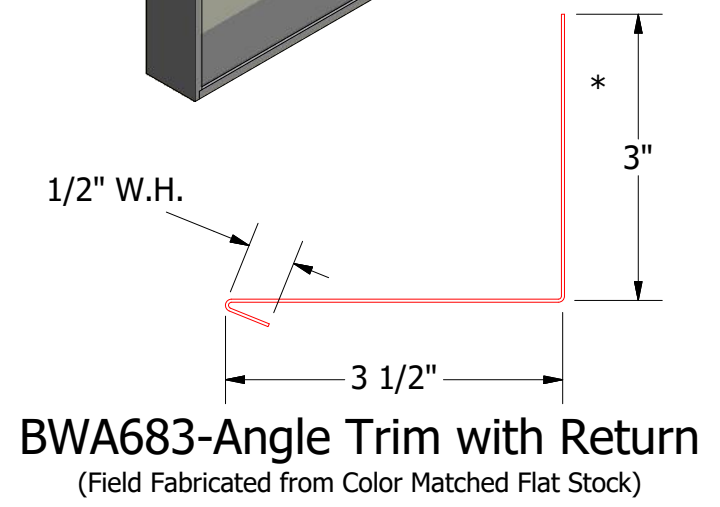

Horizontal Panel

ATAS ATAS INTERNATIONAL, INC
Allentown PA
610-395-8445
Mesa AZ
480-558-7210

TITLE				Grand R Open Head Detail	
DWG. NO.	DR	DMR	DATE	8/12/2016	
	APP		DATE		
MATERIAL			SH. SIZE	B	SCALE
					X:X
REV. NO.	DATE	DESCRIPTION OF REVISION	BY	APP	