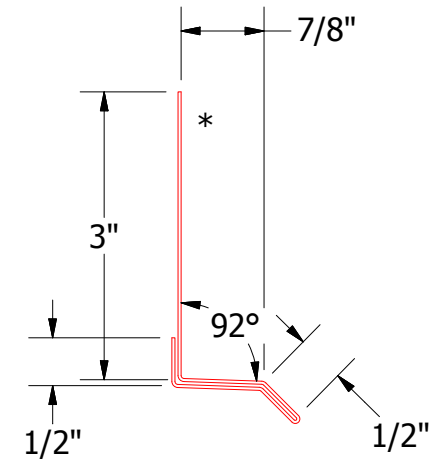

Vertical Panel

BGA661 - Base Trim

ATAS INTERNATIONAL, INC
 Allentown PA
 610-395-8445
 Mesa AZ
 480-558-7210

TITLE		Grand C Base Detail	
DWG. NO.	DR	KRK	DATE 2/17/2016
MATERIAL	APP	DAS	DATE 8/8/16
REV. NO.	DATE	DESCRIPTION OF REVISION	BY APP
			SH. SIZE B SCALE X:X