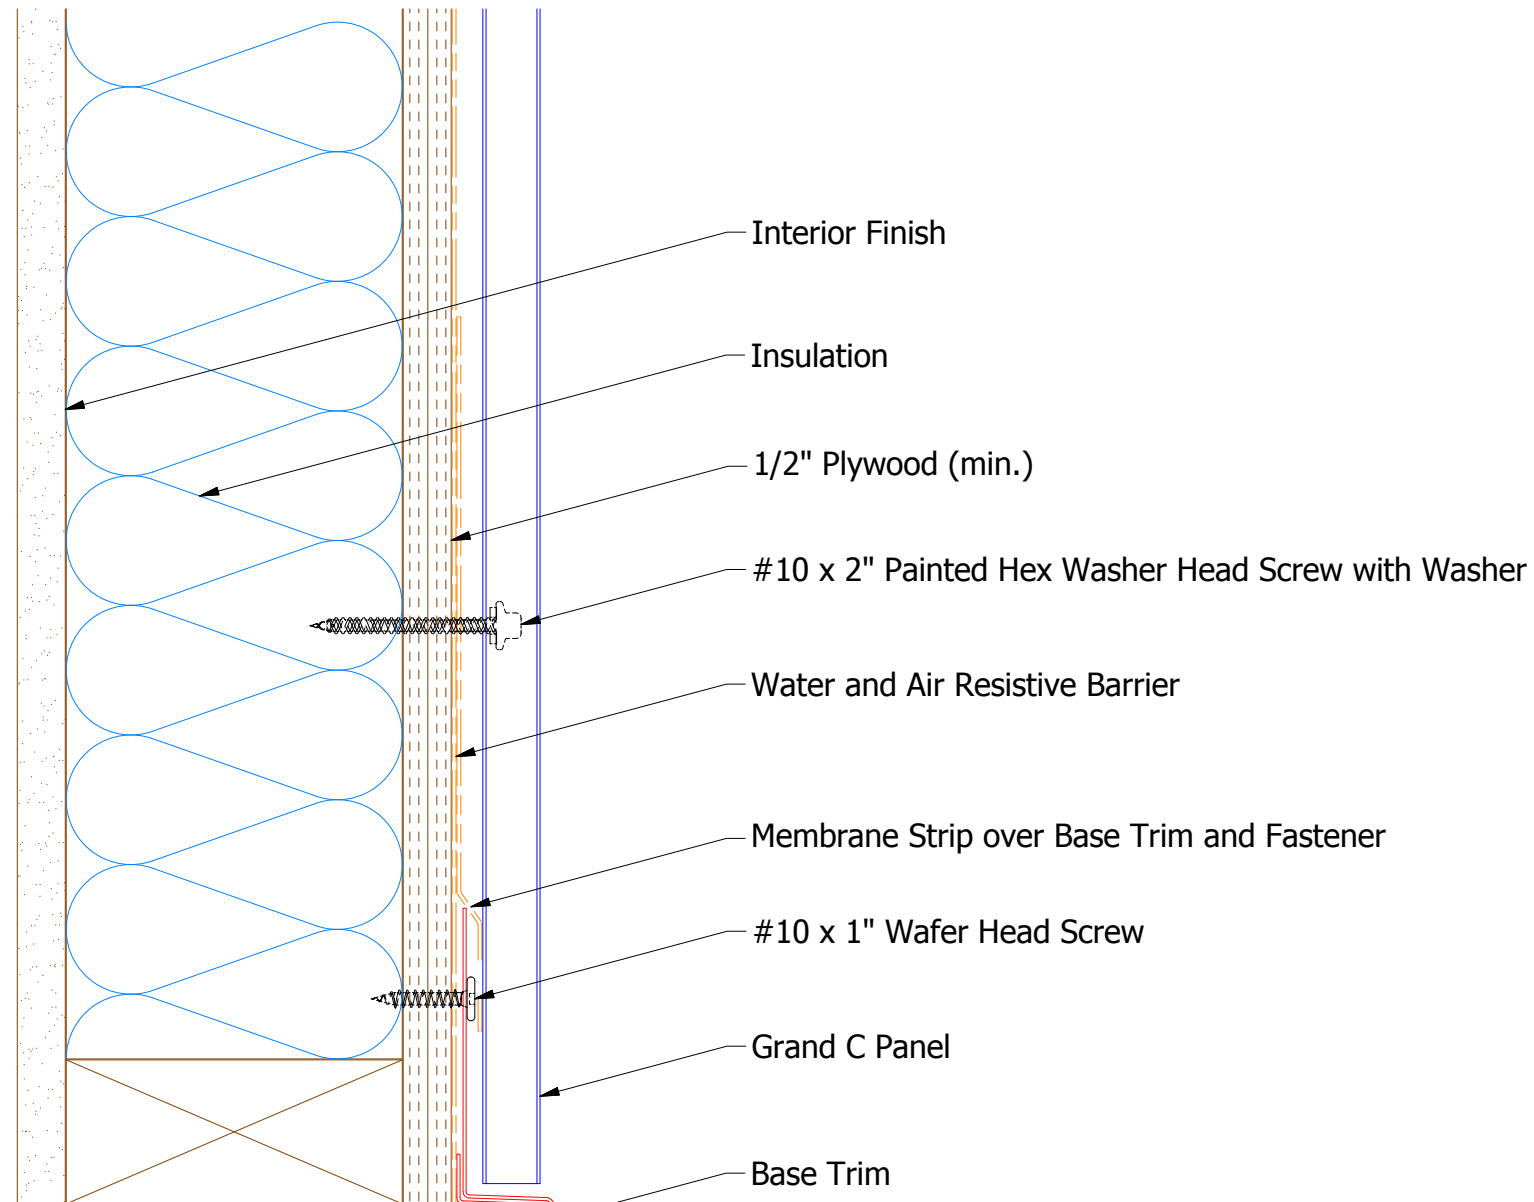

Vertical Panel

BGA661 - Base Trim

ATAS INTERNATIONAL, INC
 Allentown PA
 610-395-8445
 Mesa AZ
 480-558-7210

TITLE		Grand C Base Detail	
DWG. NO.	DR	KRK	DATE 2/17/2016
MATERIAL	APP	DAS	DATE 8/8/16
REV. NO.	DATE	DESCRIPTION OF REVISION	BY APP
			SH. SIZE B SCALE X:X