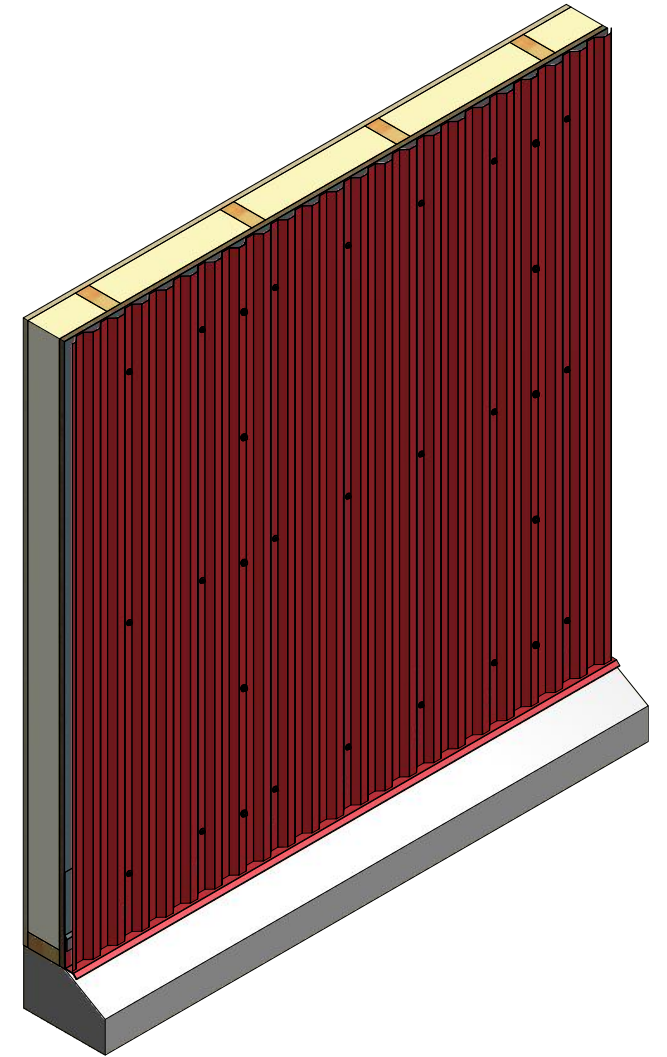

Vertical Panel

BGA661 - Base Trim

ATAS INTERNATIONAL, INC
 Allentown PA
 610-395-8445
 Mesa AZ
 480-558-7210

TITLE		Grand C Base Detail	
DWG. NO.	DR	KRK	DATE 2/17/2016
MATERIAL	APP	DAS	DATE 8/8/16
REV. NO.	DATE	DESCRIPTION OF REVISION	BY APP
			SH. SIZE B SCALE X:X