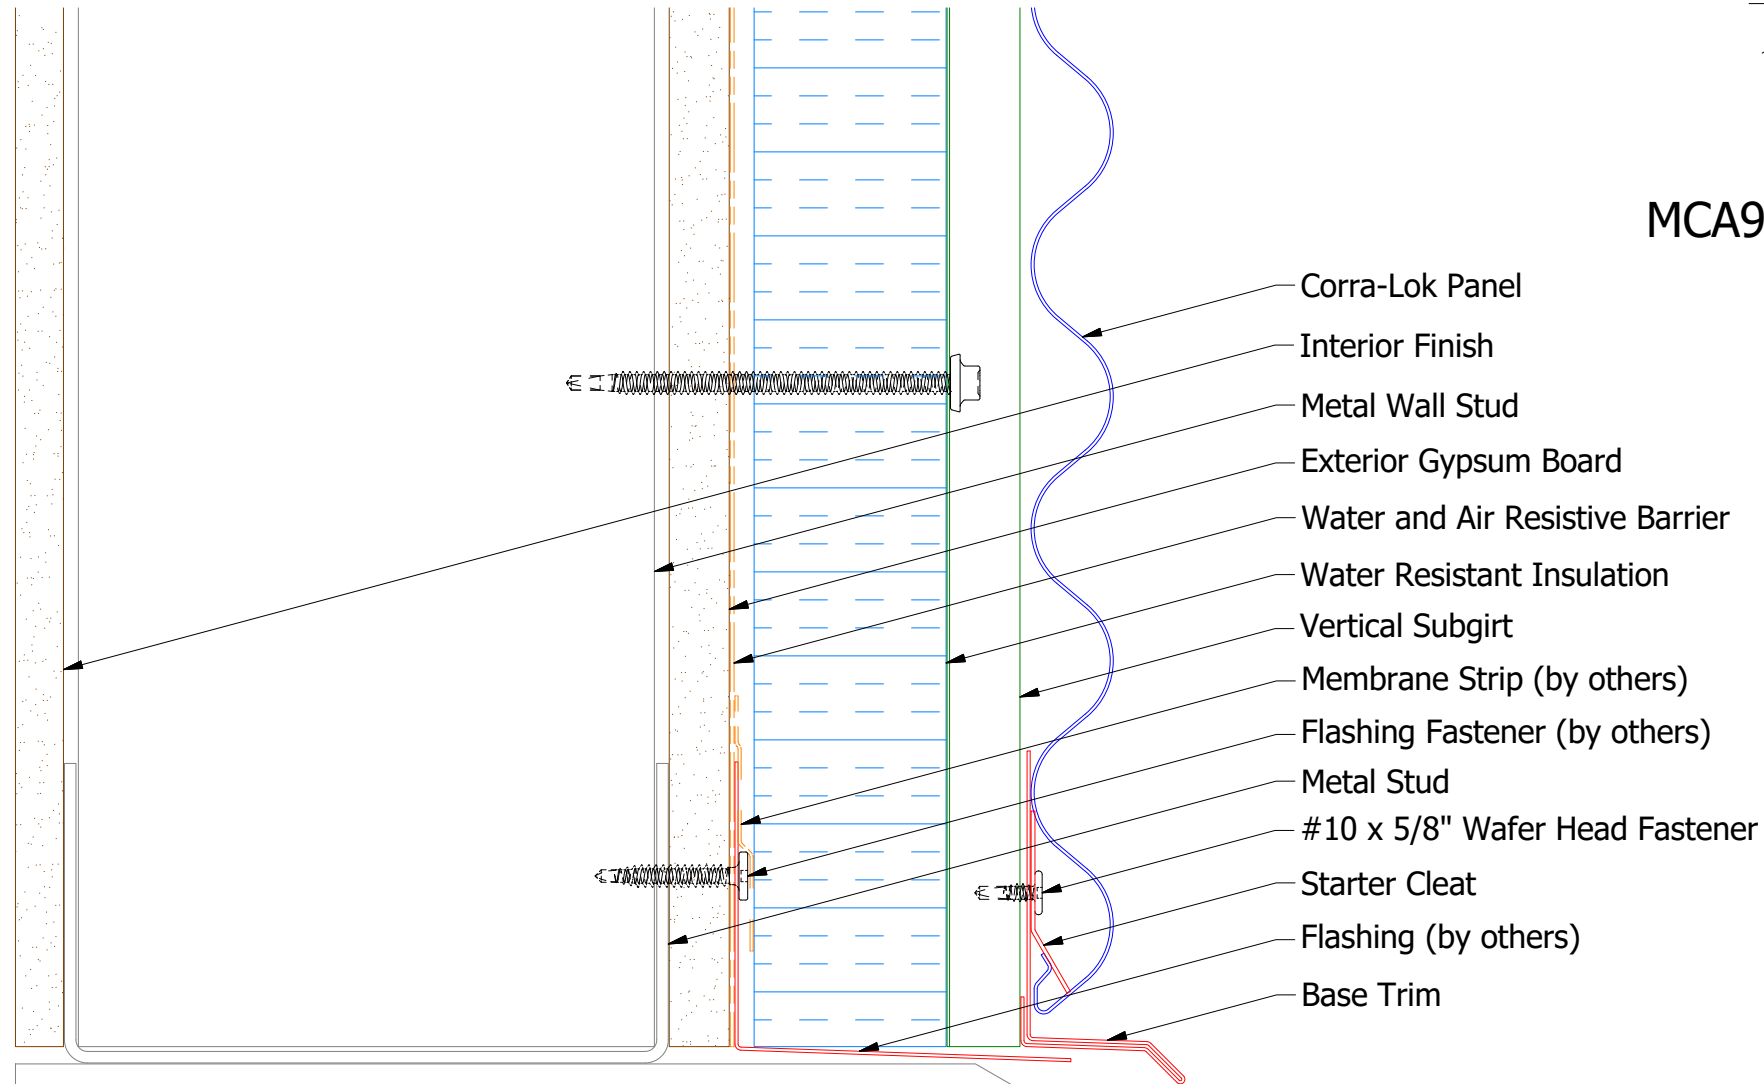

# Horizontal Panel

MCA995-Starter Cleat

Flashing  
(Field Fabricated From Color Matched Flat Stock)

MCA661-Base Trim

**Note:** \* denotes color side.

ATAS INTERNATIONAL, INC  
Allentown PA  
610-395-8445  
Mesa AZ  
480-558-7210

TITLE Corra-Lok Open Base Detail

REV. NO.	DATE	DESCRIPTION OF REVISION	BY	APP	DWG. NO.	DR	DMR	DATE	2/9/2017
								DATE	
					MATERIAL	SH. SIZE	B	SCALE	X:X