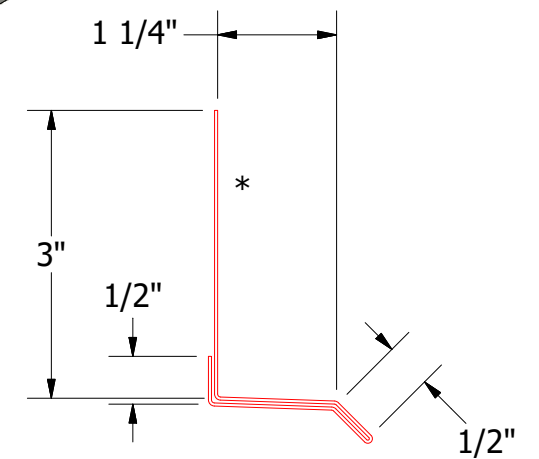

# Horizontal Panel

MCA995-Starter Cleat

Flashing  
(Field Fabricated From Color Matched Flat Stock)

MCA661-Base Trim

**Note:** \* denotes color side.

ATAS INTERNATIONAL, INC  
Allentown PA  
610-395-8445  
Mesa AZ  
480-558-7210

TITLE Corra-Lok Open Base Detail

REV. NO.	DATE	DESCRIPTION OF REVISION	BY	APP	DWG. NO.	DR	DMR	DATE	2/9/2017
								DATE	
					MATERIAL	SH. SIZE	B	SCALE	X:X