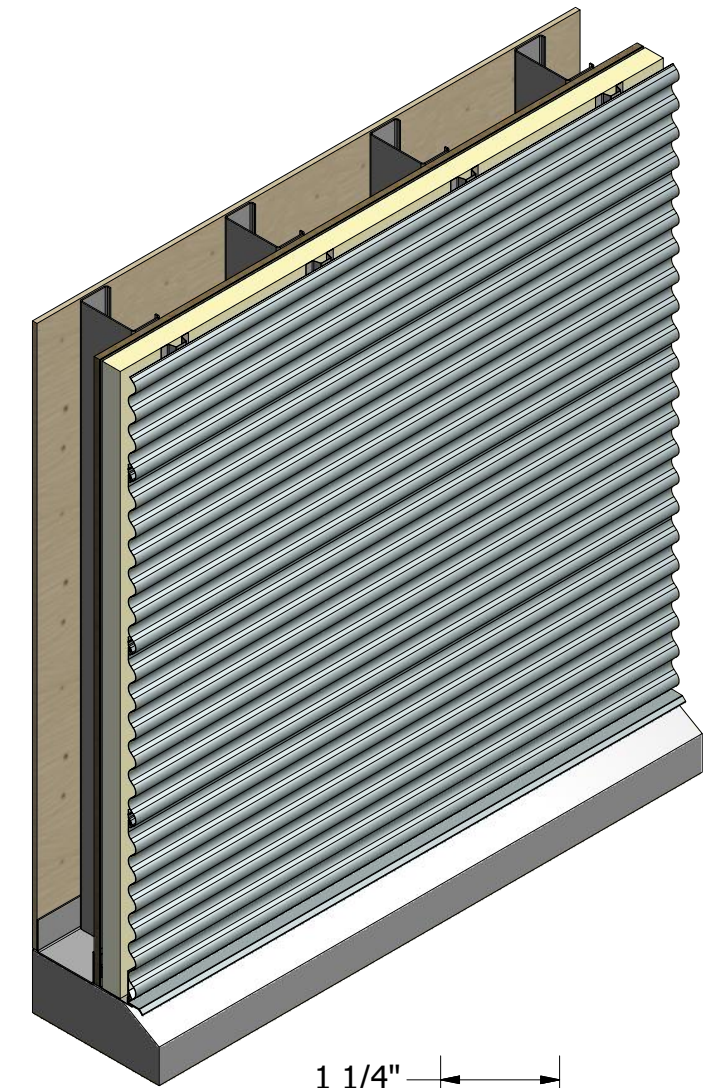

# Horizontal Panel

MCA995-Starter Cleat

Flashing  
(Field Fabricated From Color Matched Flat Stock)

MCA661-Base Trim

**Note:** \* denotes color side.

ATAS INTERNATIONAL, INC  
Allentown PA  
610-395-8445  
Mesa AZ  
480-558-7210

TITLE Corra-Lok Open Base Detail

REV. NO.	DATE	DESCRIPTION OF REVISION	BY	APP	DWG. NO.	DR	DMR	DATE	2/9/2017
								DATE	
					MATERIAL	SH. SIZE	B	SCALE	X:X