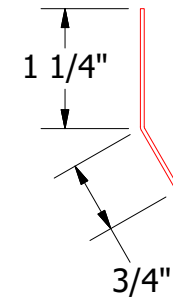

# Horizontal Panel

MCA995-Starter Cleat

Flashing  
(Field Fabricated From Color Matched Flat Stock)

MCA661-Base Trim

**Note:** \* denotes color side.

ATAS INTERNATIONAL, INC  
Allentown PA  
610-395-8445  
Mesa AZ  
480-558-7210

TITLE Corra-Lok Open Base Detail

REV. NO.	DATE	DESCRIPTION OF REVISION	BY	APP	DWG. NO.	DR	DMR	DATE	2/9/2017
								DATE	
					MATERIAL	SH. SIZE	B	SCALE	X:X