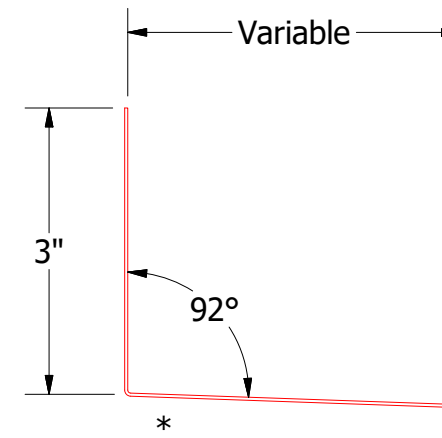

# Horizontal Panel

MCA995-Starter Cleat

Flashing  
(Field Fabricated From Color Matched Flat Stock)

MCA661-Base Trim

**Note:** \* denotes color side.

ATAS INTERNATIONAL, INC  
Allentown PA  
610-395-8445  
Mesa AZ  
480-558-7210

TITLE Corra-Lok Open Base Detail

REV. NO.	DATE	DESCRIPTION OF REVISION	BY	APP	DWG. NO.	DR	DMR	DATE	2/9/2017
								DATE	
					MATERIAL	SH. SIZE	B	SCALE	X:X