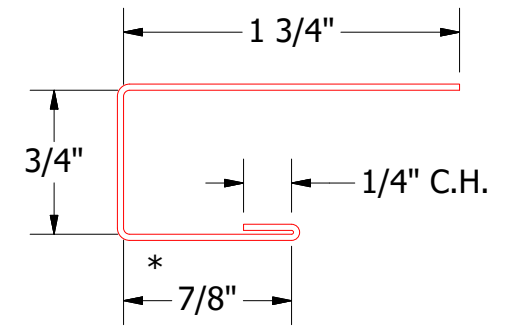

OPF Opaline Panel
 Plywood Substrate
 #10 x 1" Wafer Head Screw
 J Channel

OPA034 - J Channel

ATAS ATAS INTERNATIONAL, INC
 Allentown PA
 610-395-8445
 Mesa AZ
 480-558-7210

TITLE			
OPF Starting Endwall Detail			
DWG. NO.	DR	DATE	
	KRK	8/19/2024	
MATERIAL	APP	DATE	
SH. SIZE	B	SCALE	X:X

REV. NO.	DATE	DESCRIPTION OF REVISION	BY	APP

Note: * denotes color side.